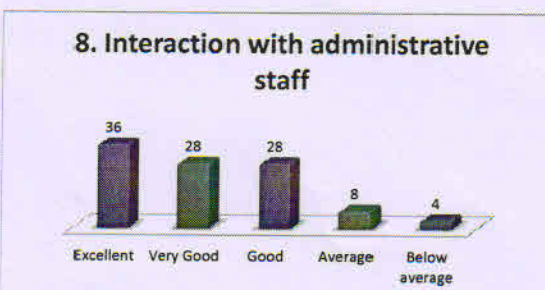

Department of Civil Engineering
K.K.Wagh Institute of Engineering Education & Research
Feedback Analysis-Parent's Feedback

Feedback taken upto 12/03/2018	No. of students: 26
Academic Year: 2017-18	Semester: II
Class and Division: TE Civil	Shift: I

Feedback Parameters

Below charts show the various feedback parameters rating in the form of percentage

Average Rating: 3.88 out of 5

Major suggestions given by Parents

1	Arrange some extra curricular activity.
2	Guidence to students for GATE/ GRE
3	Student should aquire good technical skills
4	Improvement the quality of car parking
5	Arrange some Guest lecture