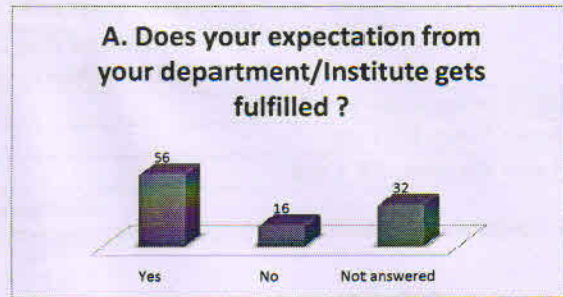

Average Rating: 3.88 out of 5

Major suggestions given by Parents

1	Arrange some extra curricular activity.
2	Guidence to students for GATE/ GRE
3	Student should aquire good technical skills
4	Improvement the quality of car parking
5	Arrange some Guest lecture

Prof P. L. Pathak
Class Coordinator

Dr. Pradip D. Jadhao
Head of Department