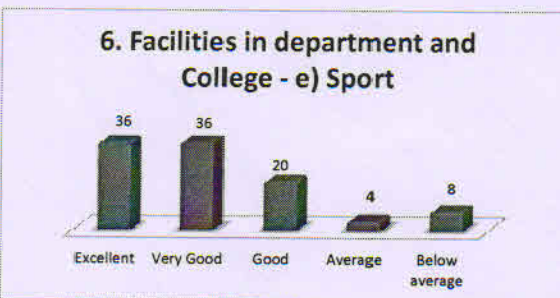

Department of Civil Engineering
K.K.Wagh Institute of Engineering Education & Research
Feedback Analysis-Parent's Feedback

Feedback taken upto 12/03/2018	No. of students: 26
Academic Year: 2017-18	Semester: II
Class and Division: TE Civil	Shift: I

Feedback Parameters

Below charts show the various feedback parameters rating in the form of percentage

Average Rating: 3.88 out of 5

Major suggestions given by Parents

1	Arrange some extra curricular activity.
2	Guidence to students for GATE/ GRE
3	Student should aquire good technical skills
4	Improvement the quality of car parking
5	Arrange some Guest lecture