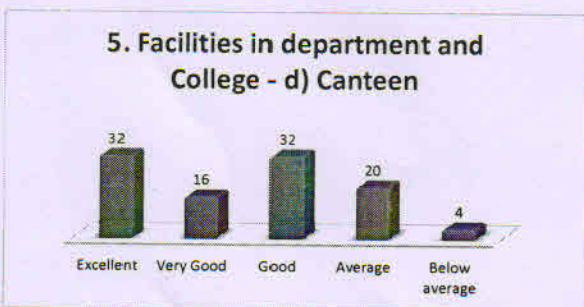

Department of Civil Engineering
K.K.Wagh Institute of Engineering Education & Research
Feedback Analysis-Parent's Feedback

Feedback taken upto 12/03/2018	No. of students: 26
Academic Year: 2017-18	Semester: II
Class and Division: TE Civil	Shift: I

Feedback Parameters

Below charts show the various feedback parameters rating in the form of percentage

Average Rating: 3.88 out of 5

Major suggestions given by Parents

1	Arrange some extra curricular activity.
2	Guidence to students for GATE/ GRE
3	Student should aquire good technical skills
4	Improvement the quality of car parking
5	Arrange some Guest lecture