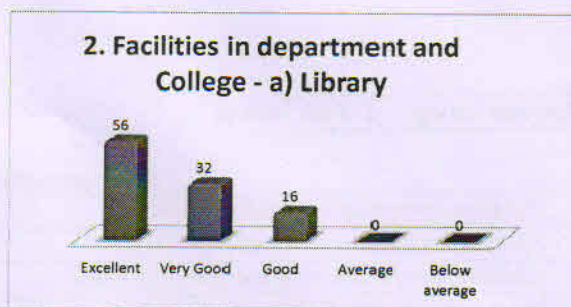

Department of Civil Engineering
K.K.Wagh Institute of Engineering Education & Research
Feedback Analysis-Parent's Feedback

Feedback taken upto 12/03/2018	No. of students: 26
Academic Year: 2017-18	Semester: II
Class and Division: TE Civil	Shift: I

Feedback Parameters

Below charts show the various feedback parameters rating in the form of percentage

Average Rating: 3.88 out of 5

Major suggestions given by Parents

1	Arrange some extra curricular activity.
2	Guidence to students for GATE/ GRE
3	Student should aquire good technical skills
4	Improvement the quality of car parking
5	Arrange some Guest lecture