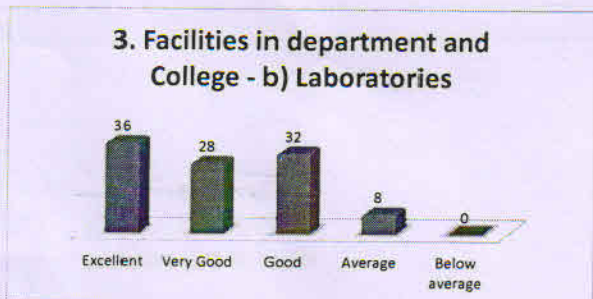

Department of Civil Engineering
K.K.Wagh Institute of Engineering Education & Research
Feedback Analysis-Parent's Feedback

Feedback taken upto 12/03/2018	No. of students: 26
Academic Year: 2017-18	Semester: II
Class and Division: TE Civil	Shift: I

Feedback Parameters

Below charts show the various feedback parameters rating in the form of percentage

Average Rating: 3.88 out of 5

Major suggestions given by Parents

1	Arrange some extra curricular activity.
2	Guidence to students for GATE/ GRE
3	Student should aquire good technical skills
4	Improvement the quality of car parking
5	Arrange some Guest lecture