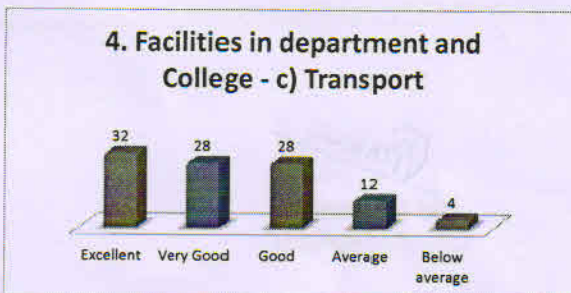

Department of Civil Engineering
K.K.Wagh Institute of Engineering Education & Research
Feedback Analysis-Parent's Feedback

Feedback taken upto 12/03/2018	No. of students: 26
Academic Year: 2017-18	Semester: II
Class and Division: TE Civil	Shift: I

Feedback Parameters

Below charts show the various feedback parameters rating in the form of percentage

Average Rating: 3.88 out of 5

Major suggestions given by Parents

1	Arrange some extra curricular activity.
2	Guidence to students for GATE/ GRE
3	Student should aquire good technical skills
4	Improvement the quality of car parking
5	Arrange some Guest lecture