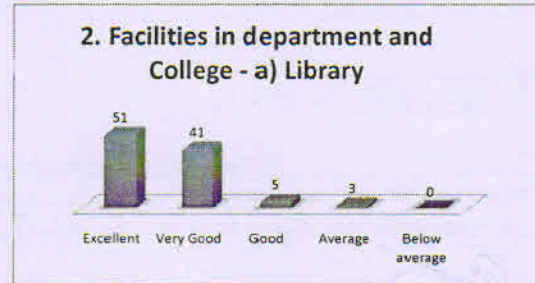

Department of Civil Engineering
K.K.Wagh Institute of Engineering Education & Research
Feedback Analysis-Parent's Feedback

Feedback taken upto 6/03/2018	No. of feedback collected:39
Academic Year: 2017-18	Semester: II
Class and Division: SE Civil	Shift: II

Feedback Parameters

Below charts show the various feedback parameters rating in the form of percentage

Average Rating: 3.95 out of 5

Major suggestions given by Parents

1	Communicate exam marks, student's attendance to parents.
2	Transportation facilities for industrial visits should be done by college bus only.