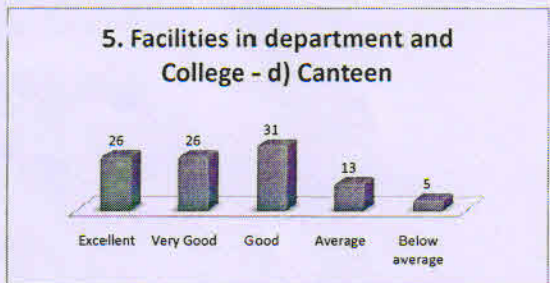

Department of Civil Engineering
K.K.Wagh Institute of Engineering Education & Research
Feedback Analysis-Parent's Feedback

Feedback taken upto 6/03/2018	No. of feedback collected:39
Academic Year: 2017-18	Semester: II
Class and Division: SE Civil	Shift: II

Feedback Parameters

Below charts show the various feedback parameters rating in the form of percentage

Average Rating: 3.95 out of 5

Major suggestions given by Parents

1	Communicate exam marks, student's attendance to parents.
2	Transportation facilities for industrial visits should be done by college bus only.