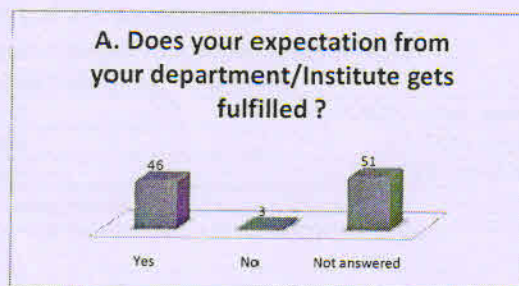

Department of Civil Engineering
K.K.Wagh Institute of Engineering Education & Research
Feedback Analysis-Parent's Feedback

Feedback taken upto 6/03/2018	No. of feedback collected:39
Academic Year: 2017-18	Semester: II
Class and Division: SE Civil	Shift: II

Feedback Parameters

Below charts show the various feedback parameters rating in the form of percentage

Average Rating: 3.95 out of 5

Major suggestions given by Parents

1	Communicate exam marks, student's attendance to parents.
2	Transportation facilities for industrial visits should be done by college bus only.