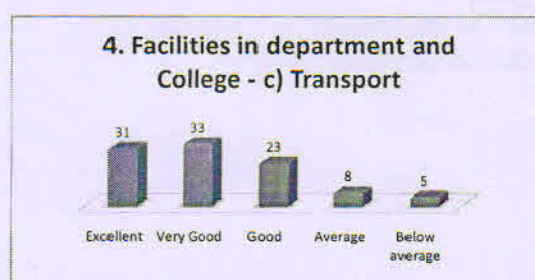

Department of Civil Engineering
K.K.Wagh Institute of Engineering Education & Research
Feedback Analysis-Parent's Feedback

Feedback taken upto 6/03/2018	No. of feedback collected:39
Academic Year: 2017-18	Semester: II
Class and Division: SE Civil	Shift: II

Feedback Parameters

Below charts show the various feedback parameters rating in the form of percentage

Average Rating: 3.95 out of 5

Major suggestions given by Parents

1	Communicate exam marks, student's attendance to parents.
2	Transportation facilities for industrial visits should be done by college bus only.