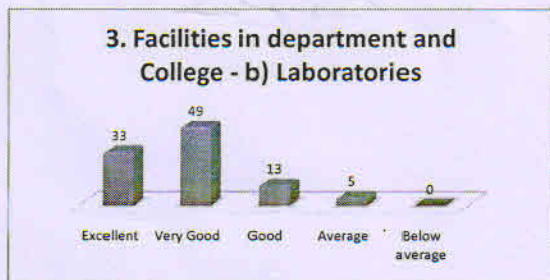

Department of Civil Engineering
K.K.Wagh Institute of Engineering Education & Research
Feedback Analysis-Parent's Feedback

Feedback taken upto 6/03/2018	No. of feedback collected:39
Academic Year: 2017-18	Semester: II
Class and Division: SE Civil	Shift: II

Feedback Parameters

Below charts show the various feedback parameters rating in the form of percentage

Average Rating: 3.95 out of 5

Major suggestions given by Parents

1	Communicate exam marks, student's attendance to parents.
2	Transportation facilities for industrial visits should be done by college bus only.