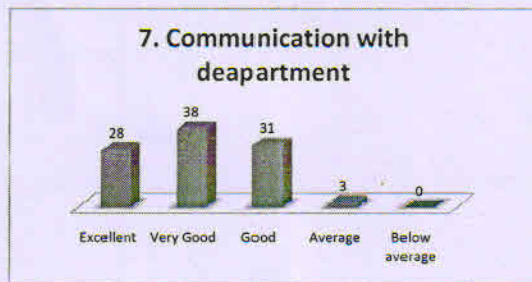

Department of Civil Engineering
K.K.Wagh Institute of Engineering Education & Research
Feedback Analysis-Parent's Feedback

Feedback taken upto 6/03/2018	No. of feedback collected:39
Academic Year: 2017-18	Semester: II
Class and Division: SE Civil	Shift: II

Feedback Parameters

Below charts show the various feedback parameters rating in the form of percentage

Average Rating: 3.95 out of 5

Major suggestions given by Parents

1	Communicate exam marks, student's attendance to parents.
2	Transportation facilities for industrial visits should be done by college bus only.