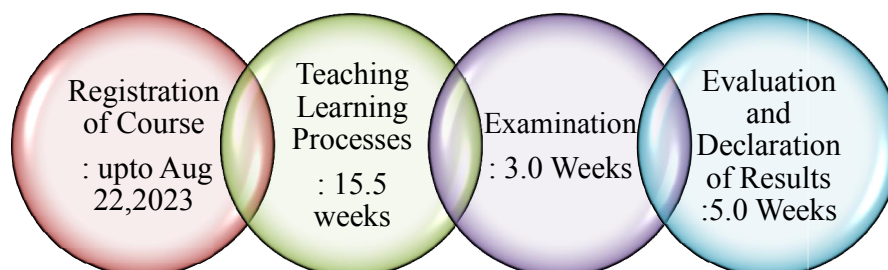

November 2023

Sun	Mon	Tue	Wed	Thu	Fri	Sat	Activity / Event
			1	2	3	4	
5	6	7	8	9	10	11	
12	13	14	15	16	17	18	Nov 12 - 15 Diwali Vacations (Holidays)
19	20	21	22	23	24	25	
26	27	28	29	30			Nov 27 Gurunanak Jayanti (Holiday)

December 2023

Sun	Mon	Tue	Wed	Thu	Fri	Sat	Activity / Event
					1	2	Dec 13 Conclusion of Teaching
3	4	5	6	7	8	9	Dec 14 – 21 Practical / Oral Examination
10	11	12	13	14	15	16	Dec 23 – Jan 2 End Sem Examination
17	18	19	20	21	22	23	Dec 14 – Jan 8 Faculty Vacation Slot
24	25	26	27	28	29	30	Dec 26 – Jan 6 Evaluation of End Sem Exam
31							Dec 25 Christmas (Holiday) Jan 2 Conclusion of Sem-I

January 2024

Sun	Mon	Tue	Wed	Thu	Fri	Sat	Activity / Event
	1	2	3	4	5	6	Jan 3 – Jan 15 Term Vacation (Students) Jan 8 - 12 Processing of Result
7	8	9	10	11	12	13	Jan 13 Declaration of Result Jan 16 Commencement of Sem-II (S.Y.B.Tech)
14	15	16	17	18	19	20	Jan 15 Makar Sankranti (Holiday)
21	22	23	24	25	26	27	Jan 26 Republic Day (Holiday)
28	29	30	31				

Dr. Sunil Kute
Dean, Academics

Dr. K. N. Nandurkar
Director