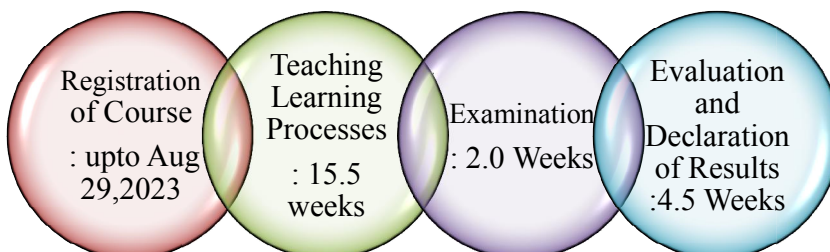

November 2023

Sun	Mon	Tue	Wed	Thu	Fri	Sat	Activity / Event
			1	2	3	4	Nov 2 ISE-I - Display of Result
5	6	7	8	9	10	11	
12	13	14	15	16	17	18	Nov 12 - 15 Diwali Vacations (Holidays)
19	20	21	22	23	24	25	
26	27	28	29	30			Nov 27 Gurunanak Jayanti (Holiday)

December 2023

Sun	Mon	Tue	Wed	Thu	Fri	Sat	Activity / Event
					1	2	
3	4	5	6	7	8	9	
10	11	12	13	14	15	16	
17	18	19	20	21	22	23	Dec 26 Conclusion of Teaching
24	25	26	27	28	29	30	Dec 27 - 28 Compilation of Term Work Dec 25 Christmas (Holiday)
31							Dec 29-30 Practical Examination

January 2024

Sun	Mon	Tue	Wed	Thu	Fri	Sat	Activity / Event
	1	2	3	4	5	6	Jan 1 - 10 End Sem Examination (ESE) Jan 3 - 13 Evaluation of End Sem Exam
7	8	9	10	11	12	13	Jan 10 Conclusion of Sem-I Jan 11-15 Term Vacation (Students) Jan 15 Makar Sankranti (Holiday)
14	15	16	17	18	19	20	Jan 16-21 Processing of Result
21	22	23	24	25	26	27	Jan 16 Commencement of Sem-II Jan 22 Declaration of Result (Sem-I)
28	29	30	31				Jan 26 Republic Day (Holiday) Jan 1 - 15 Faculty Vacation Slot

Dr. Sunil Kute
Dean, Academics

Dr. K. N. Nandurkar
Director