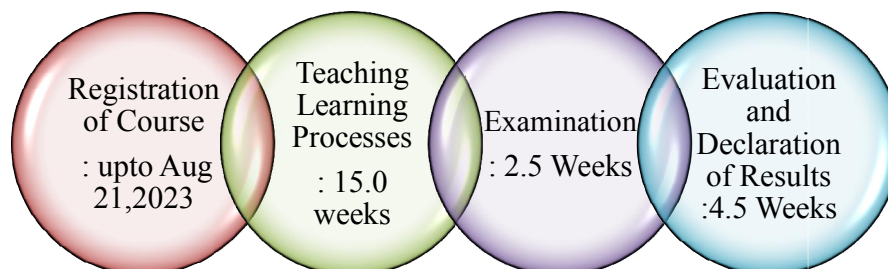

November 2023

Sun	Mon	Tue	Wed	Thu	Fri	Sat	Activity / Event
			1	2	3	4	
5	6	7	8	9	10	11	
12	13	14	15	16	17	18	Nov 12 - 15 Diwali Vacations (Holidays)
19	20	21	22	23	24	25	
26	27	28	29	30			Nov 27 Gurunanak Jayanti (Holiday)

December 2023

Sun	Mon	Tue	Wed	Thu	Fri	Sat	Activity / Event
					1	2	
3	4	5	6	7	8	9	Dec 18 Conclusion of Teaching
10	11	12	13	14	15	16	Dec 19-25 Preparation Leave Dec 19 – Jan 9 Faculty Vacation Slot
17	18	19	20	21	22	23	Dec 26 – Jan 4 End Sem Examination
24	25	26	27	28	29	30	Dec 25 Christmas (Holiday)
31							Dec 27 – Jan 10 Evaluation of End Sem Exam

January 2024

Sun	Mon	Tue	Wed	Thu	Fri	Sat	Activity / Event
	1	2	3	4	5	6	Dec 26 – Jan 4 End Sem Examination Dec 27 – Jan 10 Evaluation of End Sem Exam
7	8	9	10	11	12	13	Jan 4 Conclusion of Sem-I Jan 5 – 7 Term Vacation (Students) Jan 8 Commencement of Sem-II
14	15	16	17	18	19	20	Jan 15 Makar Sankranti (Holiday)
21	22	23	24	25	26	27	Jan 26 Republic Day (Holiday) Jan 11 -15 Processing of Result
28	29	30	31				Jan 16 Declaration of Result

Dr. Sunil Kute
Dean, Academics

Dr. K. N. Nandurkar
Director