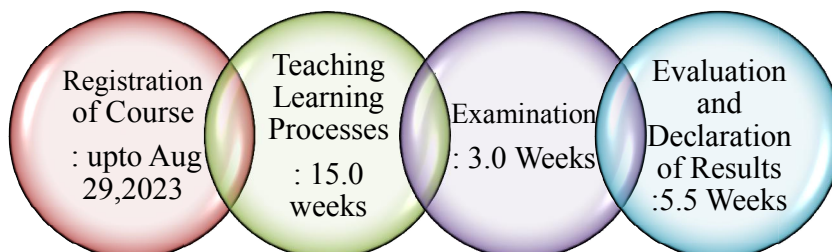

November 2023

Sun	Mon	Tue	Wed	Thu	Fri	Sat	Activity / Event
			1	2	3	4	
5	6	7	8	9	10	11	
12	13	14	15	16	17	18	Nov 12 - 15 Diwali Vacations (Holidays)
19	20	21	22	23	24	25	
26	27	28	29	30			Nov 27 Gurunanak Jayanti (Holiday)

December 2023

Sun	Mon	Tue	Wed	Thu	Fri	Sat	Activity / Event
					1	2	
3	4	5	6	7	8	9	
10	11	12	13	14	15	16	
17	18	19	20	21	22	23	Dec 26 Conclusion of Teaching
24	25	26	27	28	29	30	Dec 28 – Jan 10 End Sem Examination (ESE) Dec 25 Christmas (Holiday)
31							

January 2024

Sun	Mon	Tue	Wed	Thu	Fri	Sat	Activity / Event
	1	2	3	4	5	6	Dec 28 – Jan 10 End Sem Examination(ESE) Jan 10 Conclusion of Sem-I
7	8	9	10	11	12	13	Dec 29 – Jan 16 Evaluation of End Sem Exam Jan 11-25 Term Vacation (Students) Jan 15 Makar Sankranti (Holiday)
14	15	16	17	18	19	20	Jan 16 Commencement of Sem-II
21	22	23	24	25	26	27	Jan 17-21 Processing of Result Jan 22 Declaration of Result (Sem-I)
28	29	30	31				Jan 26 Republic Day (Holiday) Dec 27 – Jan 15 Faculty Vacation Slot

Dr. Sunil Kute
Dean, Academics

Dr. K. N. Nandurkar
Director