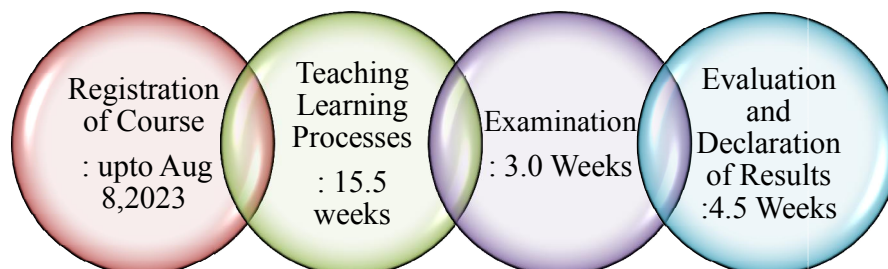

November 2023

Sun	Mon	Tue	Wed	Thu	Fri	Sat	Activity / Event
			1	2	3	4	
5	6	7	8	9	10	11	
12	13	14	15	16	17	18	Nov 12- 15 Diwali Vacations (Holidays)
19	20	21	22	23	24	25	
26	27	28	29	30			Nov 27 Gurunanak Jayanti (Holiday)

December 2023

Sun	Mon	Tue	Wed	Thu	Fri	Sat	Activity / Event
					1	2	
3	4	5	6	7	8	9	Dec 6 Conclusion of Teaching Dec 7 – 9 Compilation of Term Work
10	11	12	13	14	15	16	Dec 11-16 Practical / Oral Examination Dec 18-23 Preparation Leave
17	18	19	20	21	22	23	Dec 26 – Jan 3 End Sem Examination Dec 16 – Jan 14 Faculty Vacation Slot
24	25	26	27	28	29	30	Dec 28 – 9 Evaluation of End Sem Exam Dec 25 Christmas (Holiday)
31							

January 2024

Sun	Mon	Tue	Wed	Thu	Fri	Sat	Activity / Event
	1	2	3	4	5	6	Dec 26 – Jan 3 End Sem Examination Jan 4 – 9 Term Vacation (Students)
7	8	9	10	11	12	13	Jan 3 Conclusion of Sem-I Jan 10 Commencement of Sem-II
14	15	16	17	18	19	20	Jan 10 -15 Processing of Result Jan 15 Makar Sankranti (Holiday)
21	22	23	24	25	26	27	Jan 16 Declaration of Result
28	29	30	31				Jan 26 Republic Day (Holiday)

Dr.Sunil Kute
Dean, Academics

Dr.K.N.Nandurkar
Director