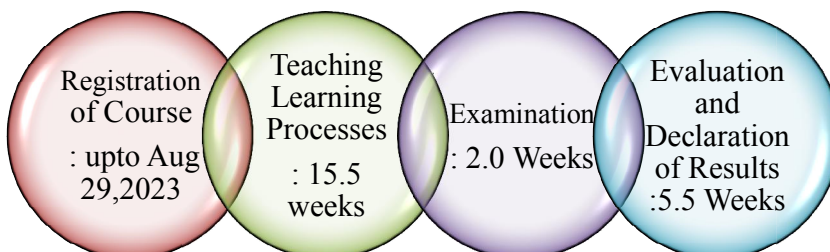

November 2023

Sun	Mon	Tue	Wed	Thu	Fri	Sat	Activity / Event
			1	2	3	4	
5	6	7	8	9	10	11	
12	13	14	15	16	17	18	Nov 12 - 15 Diwali Vacations (Holidays)
19	20	21	22	23	24	25	
26	27	28	29	30			Nov 27 Gurunanak Jayanti (Holiday)

December 2023

Sun	Mon	Tue	Wed	Thu	Fri	Sat	Activity / Event
					1	2	
3	4	5	6	7	8	9	Jan 23 Commencement of Sem-II
10	11	12	13	14	15	16	
17	18	19	20	21	22	23	Dec 26 Conclusion of Teaching
24	25	26	27	28	29	30	Dec 27 – 28 Compilation of Term Work Dec 25 Christmas (Holiday)
31							Dec 29 – Jan 2 Practical Examination

January 2024

Sun	Mon	Tue	Wed	Thu	Fri	Sat	Activity / Event
	1	2	3	4	5	6	Jan 4 - 12 End Sem Examination (ESE) Jan 6 – 16 Evaluation of End Sem Exam
7	8	9	10	11	12	13	Jan 12 Conclusion of Sem-I Jan 13-15 Term Vacation (Students) Jan 15 Makar Sankranti (Holiday)
14	15	16	17	18	19	20	Jan 16 Commencement of Sem-II
21	22	23	24	25	26	27	Jan 17-21 Processing of Result Jan 26 Republic Day (Holiday)
28	29	30	31				Jan 22 Declaration of Result (Sem-I) Jan 1 – 15 Faculty Vacation Slot

Dr. Sunil Kute
Dean, Academics

Dr. K. N. Nandurkar
Director